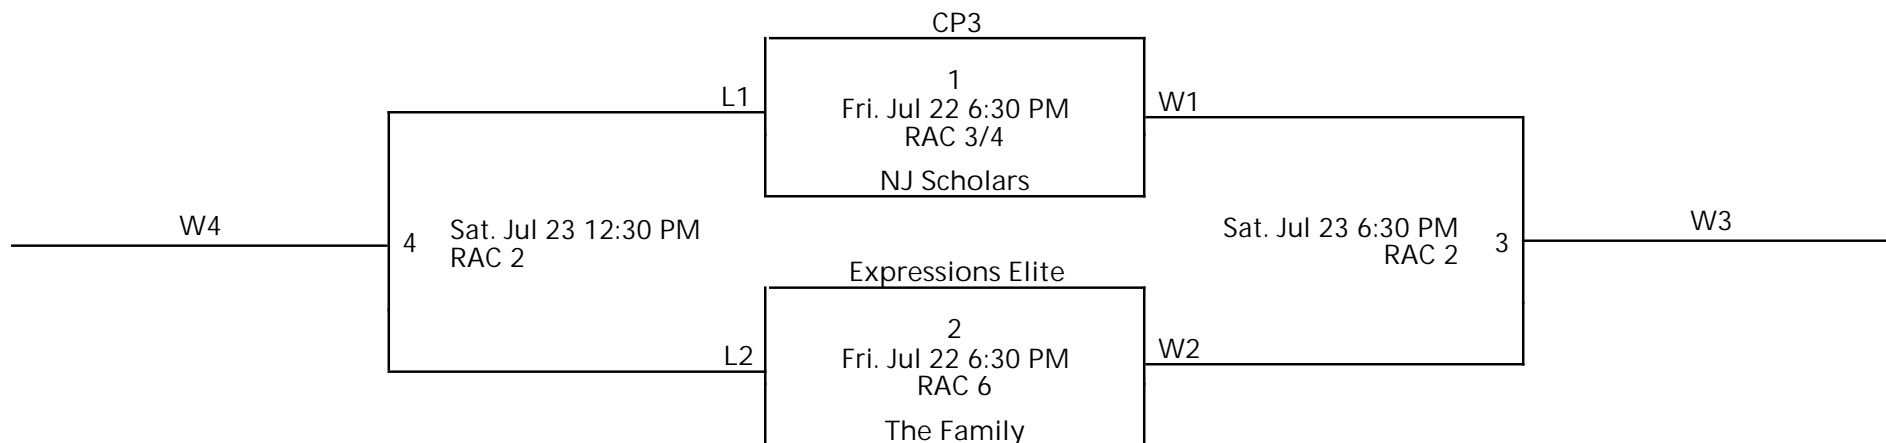

# ELITE YOUTH SESSION - PEACH JAM E17 PEACH JAM SHOWCASE

Apr 8 - Jul 24, 2022

RAC 2 - Riverview Activities Center Location 2

RAC 3/4 - Riverview Activities Center Court 3/4

Home (Top), Away (Bottom)

Revised 7/21/2022 9:54 PM - Powered by Exposure Basketball Events

# ELITE YOUTH SESSION - PEACH JAM E17 PEACH JAM SHOWCASE

Apr 8 - Jul 24, 2022

RAC 2 - Riverview Activities Center Location 2

RAC 5 - Riverview Activities Center Location 5

RAC 6 - Riverview Activities Center Location 6

# ELITE YOUTH SESSION - PEACH JAM E17 PEACH JAM SHOWCASE

Apr 8 - Jul 24, 2022

RAC 2 - Riverview Activities Center Location 2

RAC 3/4 - Riverview Activities Center Court 3/4

RAC 6 - Riverview Activities Center Location 6