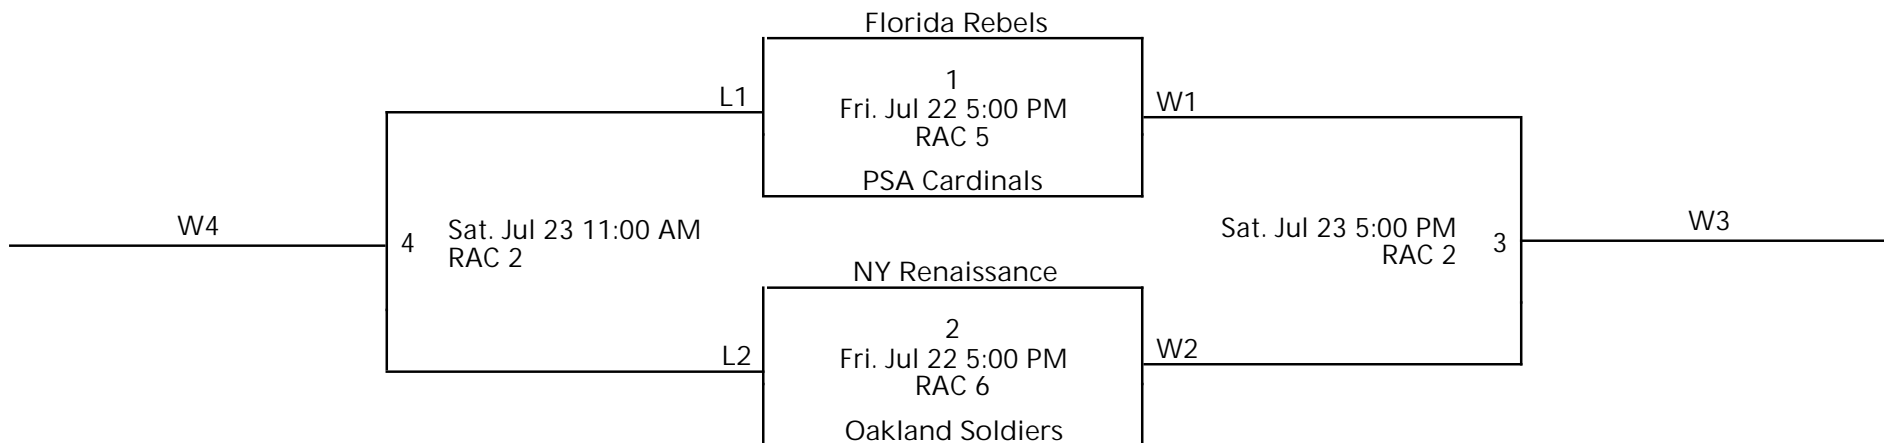

# ELITE YOUTH SESSION - PEACH JAM E17 PEACH JAM SHOWCASE

Apr 8 - Jul 24, 2022

RAC 2 - Riverview Activities Center Location 2

RAC 3/4 - Riverview Activities Center Court 3/4

Home (Top), Away (Bottom)

Revised 7/21/2022 9:54 PM - Powered by Exposure Basketball Events

# ELITE YOUTH SESSION - PEACH JAM E17 PEACH JAM SHOWCASE

Apr 8 - Jul 24, 2022

RAC 2 - Riverview Activities Center Location 2

RAC 5 - Riverview Activities Center Location 5

RAC 6 - Riverview Activities Center Location 6